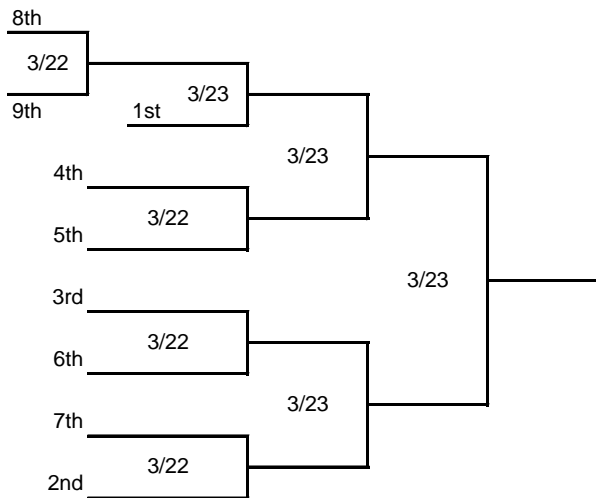

PISTONS ACADEMY YOUTH BASKETBALL LEAGUE

WINTER 2019 PISTONSACADEMY.COM 248-377-8653

PREP DIVISION	COLLEGE DIVISION	PRO DIVISION	FNL VARSITY	GIRLS MIDDLE SCHOOL
R 1-RAVENS F 2-FALCONS B 3-BLACKHAWKS K 4-KNIGHTS W 5-WARRIORS R 6-RAIDERS C 7-CHARGERS	H 8-HOYAS H 9-HAWKEYES S 10-SPARTANS W 11-WOLVERINES	H 12-HOOSIERS B 13-BRONCOS T 14-TIGERS H 15-HUSKIES G 16-GRIZZLIES	H 17-HEAT C 18-CELTICS W 19-WARRIORS B 20-BULLS P 21-PISTONS C 22-CAVS L 23-LAKERS S 24-SPURS	R 29-REBELS F 30-FIREBIRDS S 31-SHOWTIME C 32-CRUSH A 33-ACES C 34-COMETES W 35-WINGS S 36-SPARKS

Lady Pistons

SAT, MARCH 9 (BCS)

10am 19 vs 24
11am 9 vs 11
12pm 20 vs 22
1pm 17 vs 23
2pm 18 vs 21
3pm 8 vs 15

SAT, MARCH 9 (B)

10am 2 vs 3
11am 2 vs 5
12pm 4 vs 7
1pm 1 vs 6
2pm 10 vs 14

FRI, MARCH 15 (BCS)

6:30 FNL-Varsity Playoffs
7:30 FNL-Varsity Playoffs
8:30 33 v 36

SAT, MARCH 16 (BCS)

10am PRO PLAYOFFS
11am PRO PLAYOFFS
12pm PRO PLAYOFFS
1pm PRO PLAYOFFS
2pm PRO PLAYOFFS
3pm PRO PLAYOFFS

SAT, MARCH 16 (B)

9:15 Practice: 35
10am 34 vs 35
11am 3 vs 7
12pm 8 vs 14
1pm 4 vs 6
2pm 1 vs 5
3pm 10 vs 13
4pm 15 vs 16
5pm 15 vs 12

**REGULAR SEASON ENDS
PLAYOFFS POSTED ON
MONDAY, MARCH 18**

College Division Playoff Bracket

Tentative Schedule