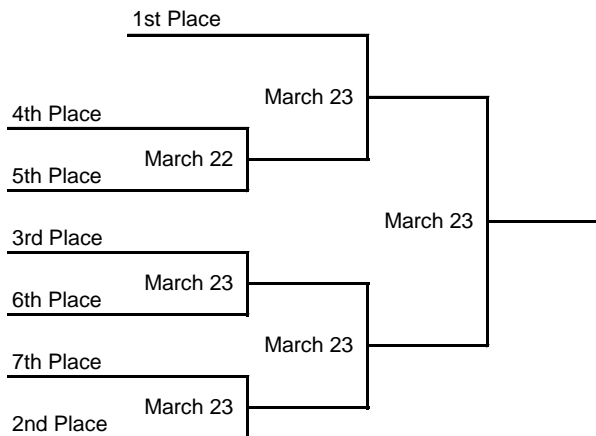

Prep Division Playoff Bracket

Tentative Schedule