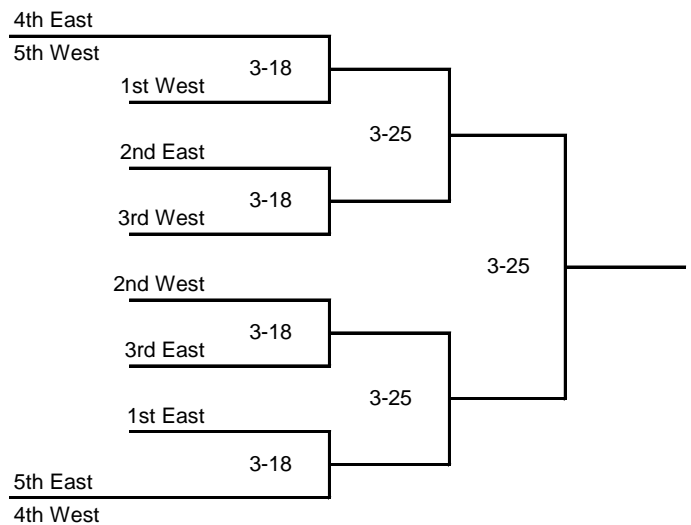

FRI, MARCH 3 (FAC)

7:00 Practice: 33
8:00 Practice: 9

FRI, MARCH 3 (B)

6:30 34 v 35
7:30 31 v 32
8:30 29 v 30

SAT, MARCH 4 (FAC)

11:00 Practice: 12, 14
12:15 Practice: 23

SAT, MARCH 4 (BCS)

9:15 Practice: 5, 6
10am 5 vs 6
11am 11 vs 16
12pm 24 vs 37
1pm 14 vs 18
2pm 20 vs 25
3pm Practice: 27

SAT, MARCH 4 (ROMS)

11am 26 vs 39
12pm 21 vs 38

SAT, MARCH 4 (B)

9:00 Practice: 15
9:30 9 vs 15
10:30 10 vs 13
11:30 1 vs 2
12:30 12 vs 17
1:30 22 vs 23
2:30 19 vs 36
3:30 3 vs 4
4:30 27 vs 28

THU, MARCH 9 (Q)

6pm Practice:
7pm Practice: 23, 19
8pm Practice:

FRI, MARCH 10 (FAC)

6:30 Practice: 32

FRI, MARCH 10 (B)

6:30 31 v 34
7:30 33 v 35
8:30 x v x

SAT, MARCH 11 (FAC)

11:00 Practice: 4
12:15 Practice:

SAT, MARCH 11 (BCS)

10am 19 vs 25
11am 20 vs 39
12pm 21 vs 24
1pm 3 vs 5
2pm College Practices

SAT, MARCH 11 (ROMS)

10:15 Practice: 22, 36
11am 22 vs 36
12pm 26 vs 37

SAT, MARCH 11 (B)

9:30 1 vs 6
10:30 College Playoff
11:30 28 vs 29
12:30 2 vs 4
1:30 23 vs 38
2:30 27 vs 30
3:30 College Playoff
4:30 College Practices

FRI, MARCH 17 (FAC)

6:30pm Practice: 31

FRI, MARCH 17 (B)

6:30 35 v 34
7:30 33 v 32

COLLGE DIVISION PLAYOFFS

ALL OTHER DIVISION PLAYOFFS

Will be posted on the website on Monday, March 13

Pistons Academy Awards Party is Thursday, March 16 at the Palace of Auburn Hills

GYM LOCATIONS

(ROMS) ROYAL OAK MS

709 N Washington
Royal Oak, MI 48067

(ROH) ROYAL OAK HS

1500 Lexington Blvd
Royal Oak, MI 48073

(Q) QUARTON ELEM.

771 Chesterfield Rd.
Between Quarton & Maple

(B) BERKSHIRE MS

21707 W. 14 Mile Road
Just east of Lahser

(BCS) COVINGTON SCHOOL

1525 Covington Rd.
(On Quarton)

(FAC) FRANKLIN CLUB

29350 Northwestern Hwy
Southfield, MI 48034