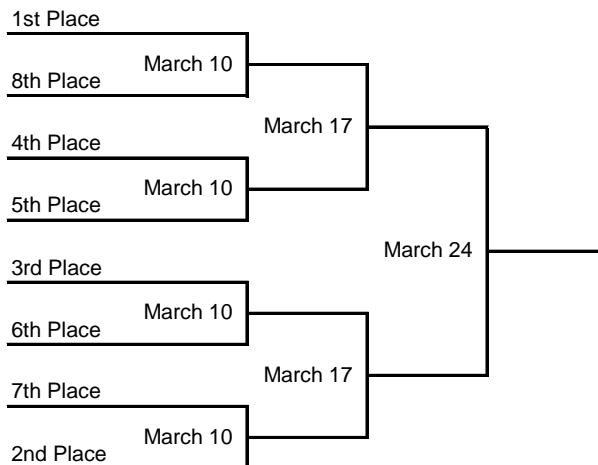

SAT, MARCH 10 (BCS)

10am PRO PLAYOFFS

11am PRO PLAYOFFS

12pm PRO PLAYOFFS

1pm PRO PLAYOFFS

2pm 9 vs 14

SAT, MARCH 10 (B)

10am 1 vs 2

11am 4 vs 7

12pm 8 vs 15

1pm 3 vs 5

2pm 10 vs 13

3pm 11 vs 12

PREP DIV PLAYOFFS

Starts Saturday, March 17

FNL PLAYOFFS

Starts Friday, March 16

COLLEGE DIV PLAYOFFS

Starts Saturday, March 17

College Division Playoff Bracket

PRO Division Playoff Bracket

LEAGUE DIRECTORS

BRYAN BOLLIN:
248-377-8305
bbollin@pistons.com

GEO THOMAS
248-371-2408
gthomas@pistons.com