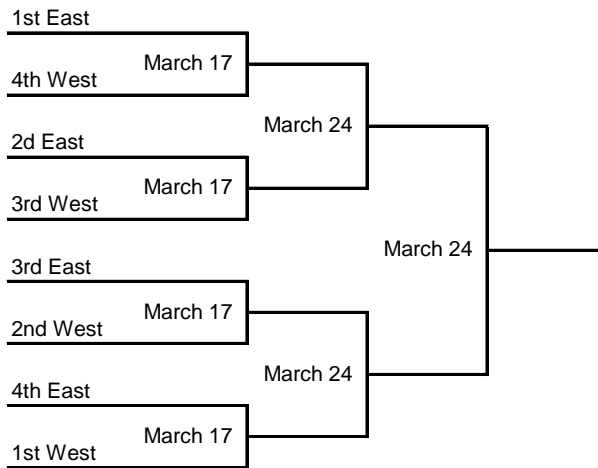

PISTONS ACADEMY YOUTH BASKETBALL LEAGUE

WINTER 2018 PISTONSACADEMY.COM 248-377-8653

PREP DIVISION	COLL - EAST	COLL - WEST	PRO DIVISION	LADY PISTONS	FRIDAY NIGHT LIGHTS
R 1-RAVENS F 2-FALCONS K 3-KNIGHTS W 4-WARRIORS R 5-RAIDERS B 6-BEARS B 7-BLACKHAWKS	H 8-HUSKIES H 9-HOYAS W 10-WOLVERINES S 11-SPARTANS	H 12-HOOSIERS G 13-GRIZZLIES B 14-BRONCOS S 15-SYRACUSE	H 16-HEAT C 17-CELTICS B 18-BULLS S 19-SPURS P 20-PISTONS W 21-WARRIORS L 22-LAKERS C 23-CAVS	B 24-SPARX W 25-WINGS S 26-STORM P 27-PISTONS	R 28-REBELS D 29-DRAGONS S 30-SHOWTIME A 31-ANGELS C 32-CRUSH F 33-FIREBIRDS

Lady Pistons

FRI, MARCH 9 (BCS)

7pm 31 vs 33

8pm LP Playoffs

FRI, MARCH 9 (B)

6:30 28 vs 32

7:25 29 vs 30

8:15 LP Playoffs

SAT, MARCH 10 (BCS)

10am PRO PLAYOFFS

11am PRO PLAYOFFS

12pm PRO PLAYOFFS

1pm PRO PLAYOFFS

2pm 9 vs 14

SAT, MARCH 10 (B)

10am 1 vs 2

11am 4 vs 7

12pm 8 vs 15

1pm 3 vs 5

2pm 10 vs 13

3pm 11 vs 12

PREP DIV PLAYOFFS

Starts Saturday, March 17

FNL PLAYOFFS

Starts Friday, March 16

COLLEGE DIV PLAYOFFS

Starts Saturday, March 17

College Division Playoff Bracket